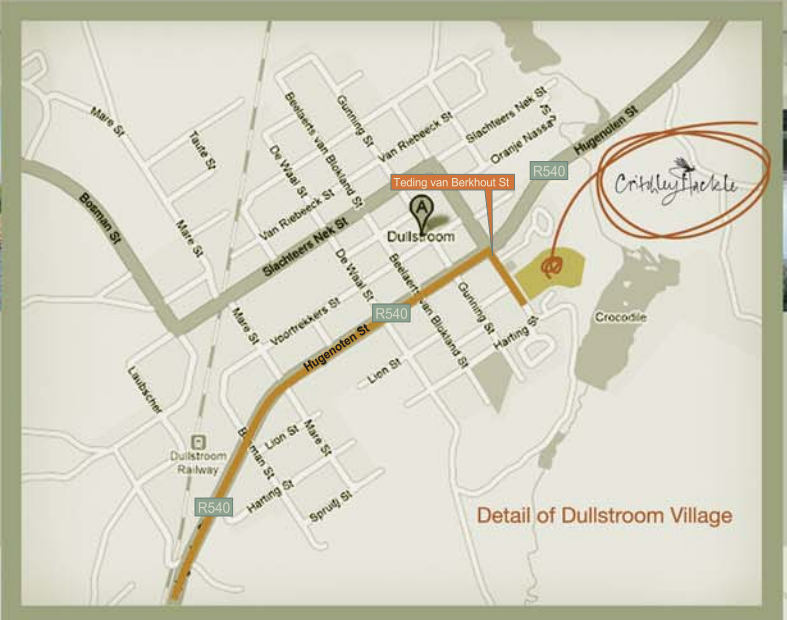

25°25' 06.79''S 30°06' 34.84''E

585 Teding van Berkhout Street, Dullstroom

+27 13 254 0146

DIRECTIONS

Approx. Distance 245km

From Johannesburg: 1 Onto N12 East toward Witbank [124km] 2 Continue onto N4 - Partial Toll Road [86km] 3 Take exit 190 left R540/ Dullstroom/Belfast [550m] 4 Turn left at R33/Vermooten St 5 3-Way Stop proceed straight 6 Turn right at Voortrekker St/R540 7 Continue along R540 to Dullstroom [30,4km] 8 Proceed straight through village and turn right at Teding van Berhout St

From Pretoria: 1 Onto N4 East toward Witbank [124km] ... Proceed from 2 above

Detail of Dullstroom Village